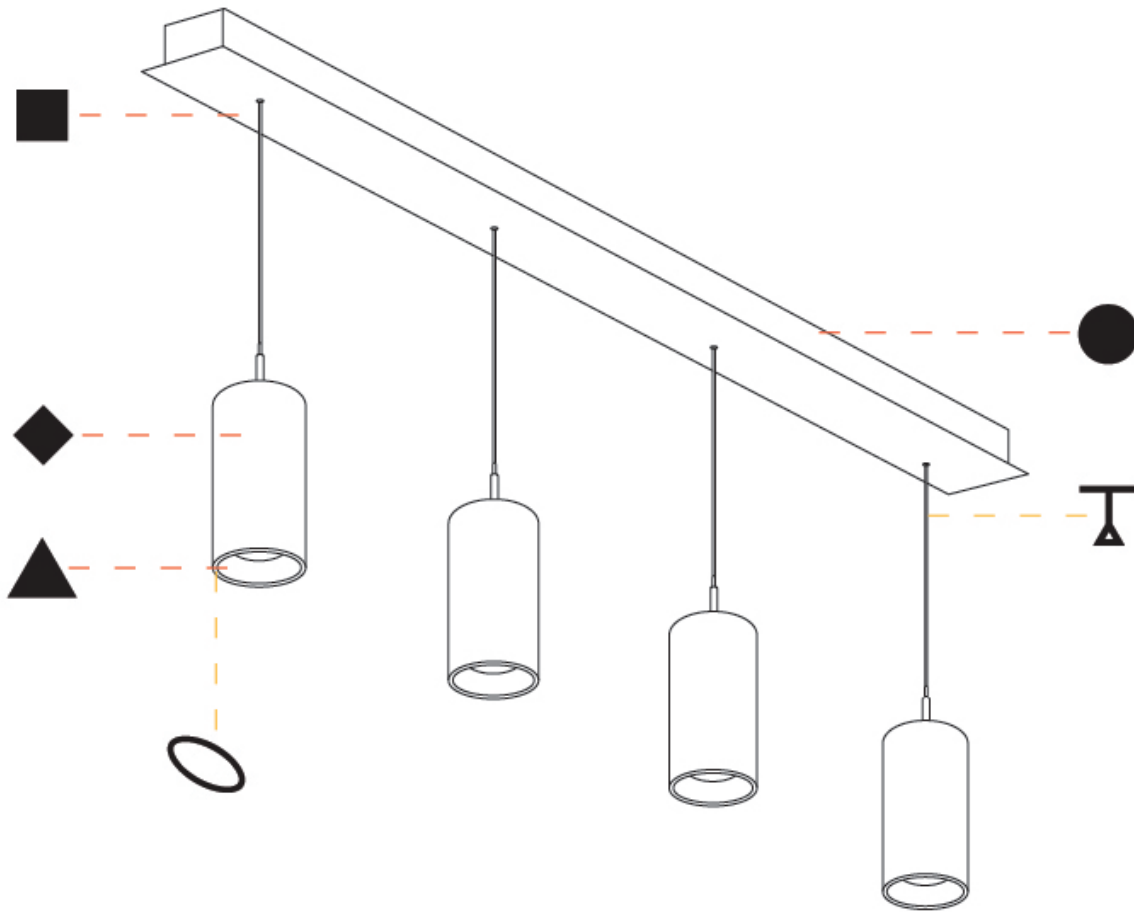

A

G-MINI CHANNEL HANGOVER SUSPENSION

A300625-

base number LED Dimming Finishes (Diamond) Finishes (Triangle) Finishes (Circle) Finish Options Shine Ring Beam Angle Options Cable Options

1. To build a product code in our configurator select the specify button on the base model # product page
2. To build a manual product code on this datasheet choose from the options listed below in blue font and add the suffix to the base model #

GENERAL

Series: G-Mini Channel
 Subseries: G-Mini Channel Hangover
 Brand: Prolight
 Division: Architectural
 Mounting Type: Suspension
 Mounting Location: Ceiling
 Subcategory: Spots

PHYSICAL

Shape: Cylinder
 Diameter (mm): 75
 Diameter (in): 2 ¹⁵/₁₆
 Length (mm): 1200
 Length (in): 47 ¹/₄
 Height (mm): 150
 Height (in): 5 ⁷/₈
 Light Distribution: Direct
 Diffuser: Shine Ring - NOR / OPL / YEL / ORA / RED / BLU / GRN
 Fixture Finish: SSR / BKV / CWI / CRY / HAB / UFT / ITA / RUA / FTG / MYG / LOD / PUS / FRO / FUP / KIA / POP / BLS / SPG / MEY / GOH / GUM / CHC / COM / ABZ / JAG / OBR / MOS / ROR
 Accent Finish: NOF / COP / MIR / SSS
 Fixture Material: Extruded Aluminum / Steel
 Cable Details: 2,000mm/78 3/4" / 4,000mm/157 1/2" - Cable, Black, Green, Orange, Red, White