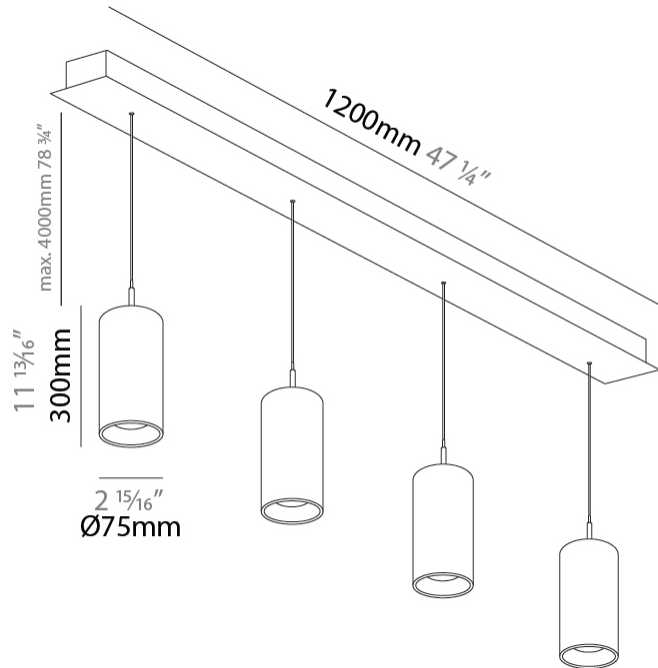

GENERAL

Series: G-Mini Channel
Subseries: G-Mini Channel Hangover
Brand: Prolight
Division: Architectural
Mounting Type: Suspension
Mounting Location: Ceiling
Subcategory: Spots

PHYSICAL

Shape: Cylinder
Diameter (mm): 75
Diameter (in): 2 ¹⁵/₁₆
Length (mm): 1200
Length (in): 47 ¹/₄
Height (mm): 150
Height (in): 5 ⁷/₈
Light Distribution: Direct
Diffuser: Shine Ring - NOR / OPL / YEL / ORA / RED / BLU / GRN
Fixture Finish: SSR / BKV / CWI / CRY / HAB / UFT / ITA / RUA / FTG / MYG / LOD / PUS / FRO / FUP / KIA / POP / BLS / SPG / MEY / GOH / GUM / CHC / COM / ABZ / JAG / OBR / MOS / ROR
Accent Finish: NOF / COP / MIR / SSS
Fixture Material: Extruded Aluminum / Steel
Cable Details: 2,000mm/78 3/4" / 4,000mm/157 1/2" - Cable, Black, Green, Orange, Red, White

ELECTRICAL

Lamp Type: LED (Zhaga Standard)
Input Wattage (W): 26
Total Output Wattage (W): 23.7
Dimming: Non-Dimmable
Driver Included: Yes
Driver Location: Integrated
Driver Type: Constant Current - Universal
Driver Class: Class 2
Input Voltage (V): 120 - 277

LED

Color Temperature (°K): 2700 / 3000 / 3500 / 4000
Max. Delivered Lumen (lm): 1557 / 1649 / 1740 / 1787
Nominal Lumen (lm): 1840 / 1949 / 2057 / 2112
CRI: >90 CRI
Lamp Life (hrs): 50000

OPTICAL

Beam Angle: 6 / 22 / 38

RATINGS AND CERTIFICATIONS

Certified By: Certified for North American Standards
IP rating: IP20